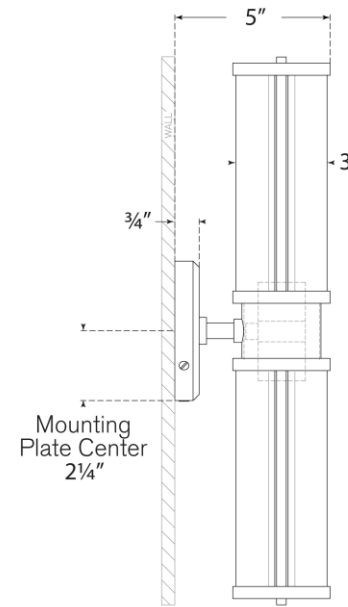

TEAR SHEET

Lichfield Double Sconce

Item # RL 2093PN

Designer: Ralph Lauren

Height: 17.75"

Width: 4.5"

Extension: 5"

Backplate: 4.5" Round

Finishes: NB, PN

Glass Options: WG

Socket: 2 - E26 Keyless

Wattage: 2 - 40 T10

Weight: 4 Pounds

Side View

Front View