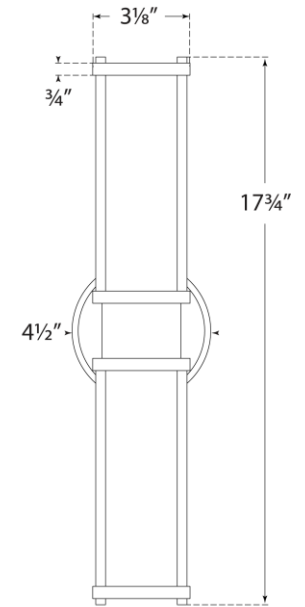

TEAR SHEET

Lichfield Double Sconce

Item # RL 2093PN

Designer: Ralph Lauren

Height: 17.75"

Width: 4.5"

Extension: 5"

Backplate: 4.5" Round

Finishes: NB, PN

Glass Options: WG

Socket: 2 - E26 Keyless

Wattage: 2 - 40 T10

Weight: 4 Pounds

Side View

Front View