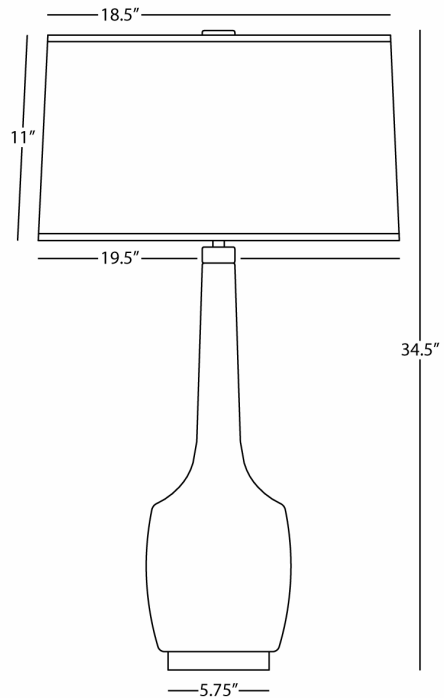

DELILAH

PC701

Table Lamp

1-150W Max.

Bulb Type: A

Switch: Hi-Lo Dimming

Antique Brass Finish

Peacock Glazed Ceramic

Oyster Linen Shade w/ Self-Fabric

Top and Bottom Diffuser

See Audrey/ Delilah Table for Color Options

** Available for Quick SHIP **