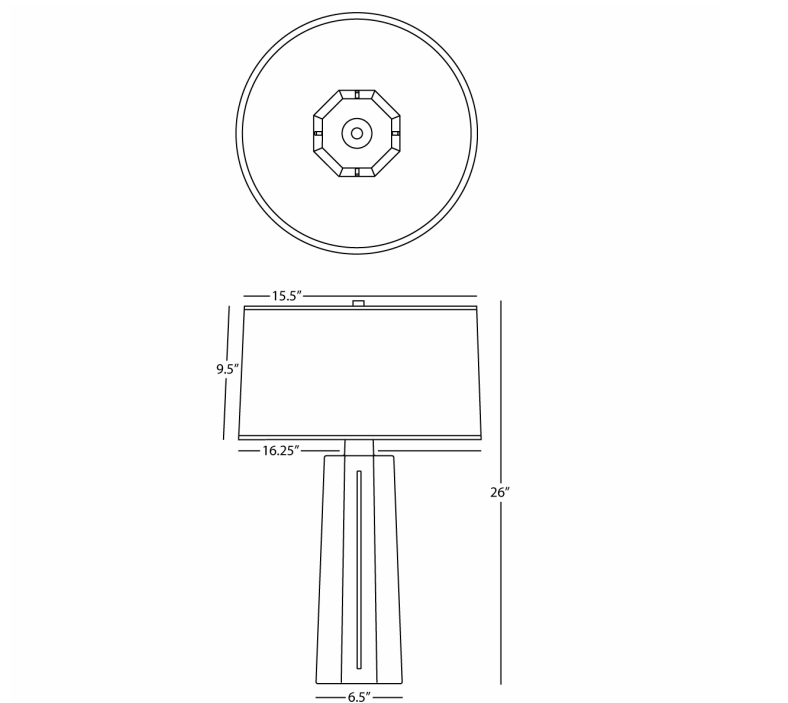

MASON

971

Table Lamp

1-150W Max.

Bulb Type: A

Switch: 3-Way

Schiaparelli Pink Glazed Ceramic

Polished Nickel Accents

Oyster Linen Shade

See Delta/ Mason Table for Color Options

** Available for Quick SHIP **